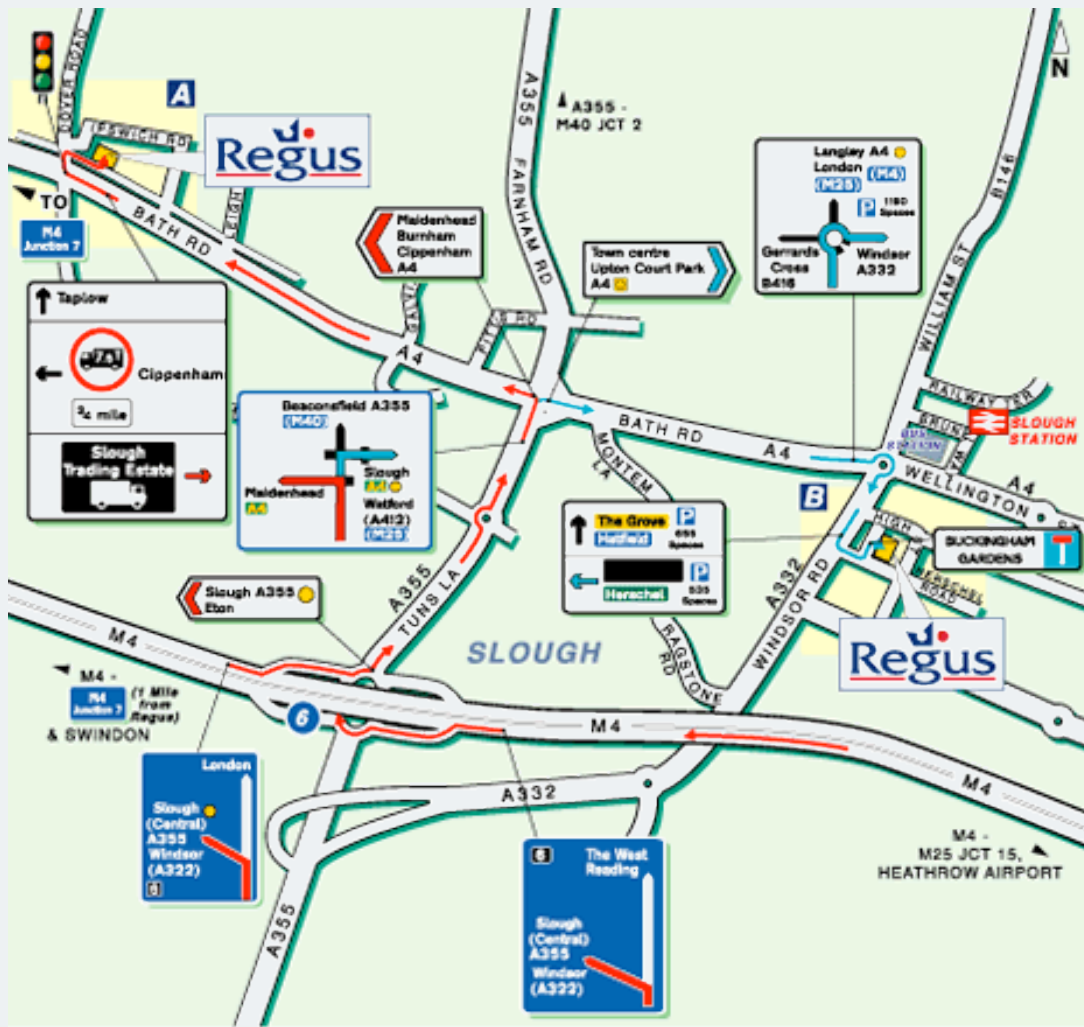

Directions

Iceberg • 268 Bath Road, Slough, Berkshire SL1 4DX • 0870 4287986

Road:

- M4 J6 Turn left onto A4 / Bath Road.
- M4 J7 Turn right onto A4 / Bath Road.
- M40 J2 Take A355 south to Slough and turn right onto A4 / Bath Road.
- Number 268 is located at a major crossroads opposite the Mercedes Dealership, between the Retail Park (McDonalds & B&Q) and Fiat.

Air:

- Closest airport is London Heathrow. 20 minutes drive.

Rail:

- Largest train station is Slough (Paddington is 20 minutes) which is a 10 minute taxi ride away.
- Closest train station is Burnham: 5 minutes walk.